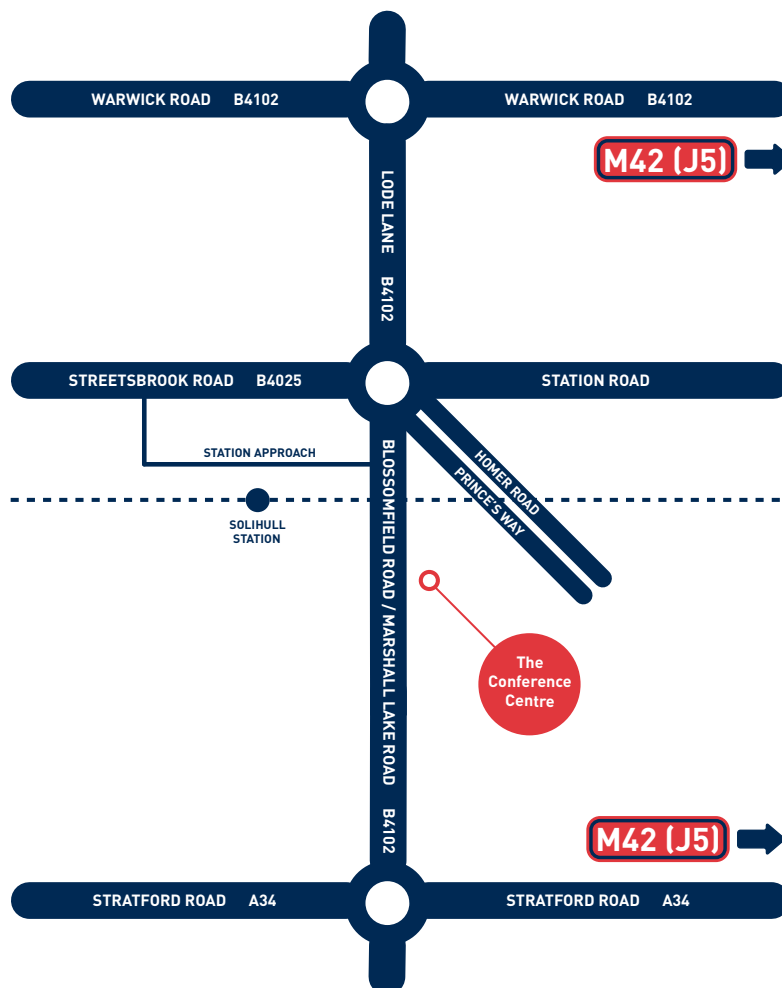

THE CONFERENCE CENTRE

GETTING TO US

The Conference Centre is located on Blossomfield Road in Solihull. This location is easily accessible from the motorway network.

From M42

If you are travelling on the M42 North/South, leave the motorway at junction 4 and take the A34 (Stratford Road) towards Shirley. Continue straight ahead over a series of 4 roundabouts, at the 5th roundabout (approximately 1.8 miles from motorway) take the 3rd exit into Marshall Lake Road. Continue straight ahead over two small roundabouts and a set of traffic lights into Blossomfield Road. Continue straight ahead at roundabout for approximately 0.4 miles - Solihull College is located to your right hand side, the main entrance is just beyond a pedestrian crossing.

For any queries, please contact Farhana Yasmin on 0121 678 7181 or email conferences@solihull.ac.uk

Blossomfield Road, Solihull B91 1SB.

T: 0121 678 7181 | F: 0121 678 7115 | E: conferences@solihull.ac.uk

INVESTOR IN PEOPLE