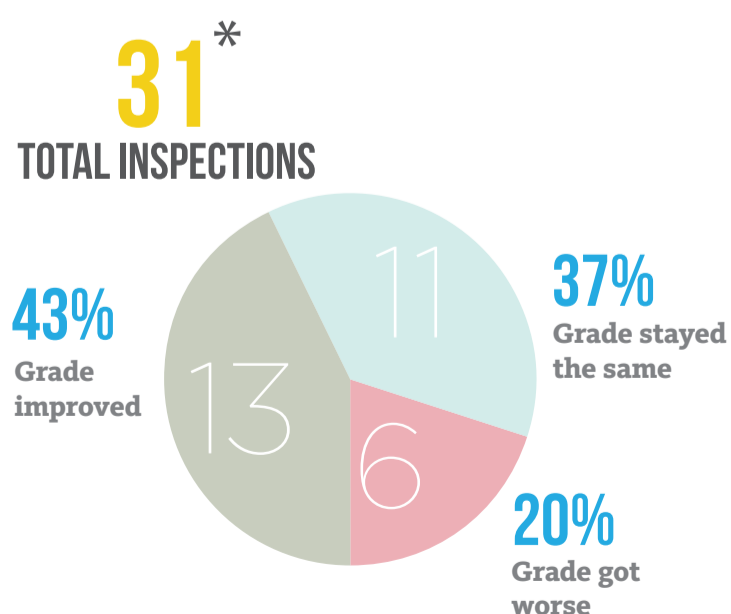

SIXTH FORM COLLEGE SECTOR

	NOW		BEFORE	
Grade 1	2	6%	3	10%
Grade 2	19	61%	10	33%
Grade 3	9	29%	16	53%
Grade 4	1	3%	1	3%
Total	31		30	

	2013/14		2012/13	
Improved (1)	13	43%	12	40%
Stayed same	11	37%	13	43%
Got worse (2)	6	20%	5	17%
Total inspections	30		30