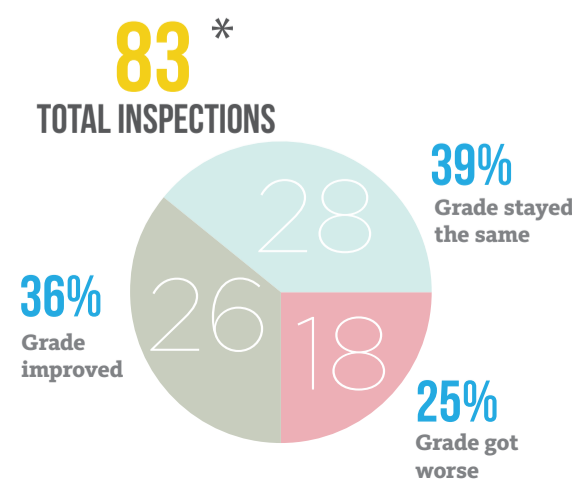

*The number of total inspections refers all reports published by Ofsted between the dates specified. However, the pie charts and tables only include institutions to have previously been inspected.

Table with columns: General FE and tertiary colleges, Grade in 2013/14, Inspection date 13/14, Previous grade, Inspection date, +/-

Table with columns: Independent Learning Provider, Grade in 2013/14, Inspection date 13/14, Previous grade, Inspection date, +/-

GENERAL FE COLLEGE SECTOR

Table comparing 'NOW' and 'BEFORE' grades for Grade 1, 2, 3, and 4.

Table comparing '2013/14' and '2012/13' grades for Improved (1), Stayed same, Got worse, and Total inspections.

INDEPENDENT LEARNING PROVIDERS

Table comparing 'NOW' and 'BEFORE' grades for Grade 1, 2, 3, and 4.