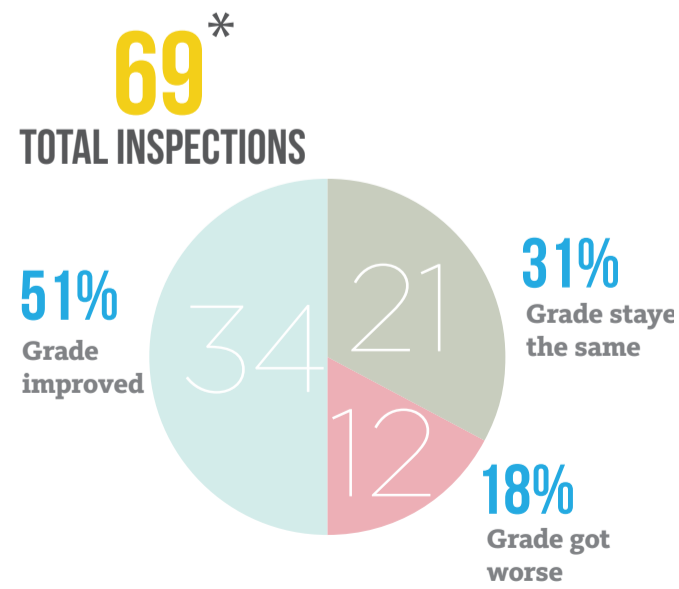

sixth form colleges. Each of these have been accounted for here, in this page-and-a-half spread of analysis of inspection results from the education watchdog.

Analysis of Ofsted grades from current and previous inspections has proved very popular, writes Shane Mann. Overall, greater percentages of general FE (GFE) colleges, independent learning providers and sixth form colleges saw their grades improve than last year (1). However, there were also greater percentages of sixth form colleges and ILPs to have seen grades get worse than last year (2).

*The number of total inspections refers all reports published by Ofsted between the dates specified. However, the pie charts and tables only include institutions to have previously been inspected.

Table with columns: General FE and tertiary colleges, Grade in 2013/14, Inspection date 13/14, Previous grade, Inspection date, +/-

Table with columns: Independent Learning Provider, Grade in 2013/14, Inspection date 13/14, Previous grade, Inspection date, +/-

GENERAL FE COLLEGE SECTOR

Table comparing 'NOW' and 'BEFORE' grades for Grade 1, 2, 3, and 4.

Table comparing '2013/14' and '2012/13' grades for Improved (1), Stayed same, Got worse, and Total inspections.

INDEPENDENT LEARNING PROVIDERS

Table comparing 'NOW' and 'BEFORE' grades for Grade 1, 2, 3, and 4.